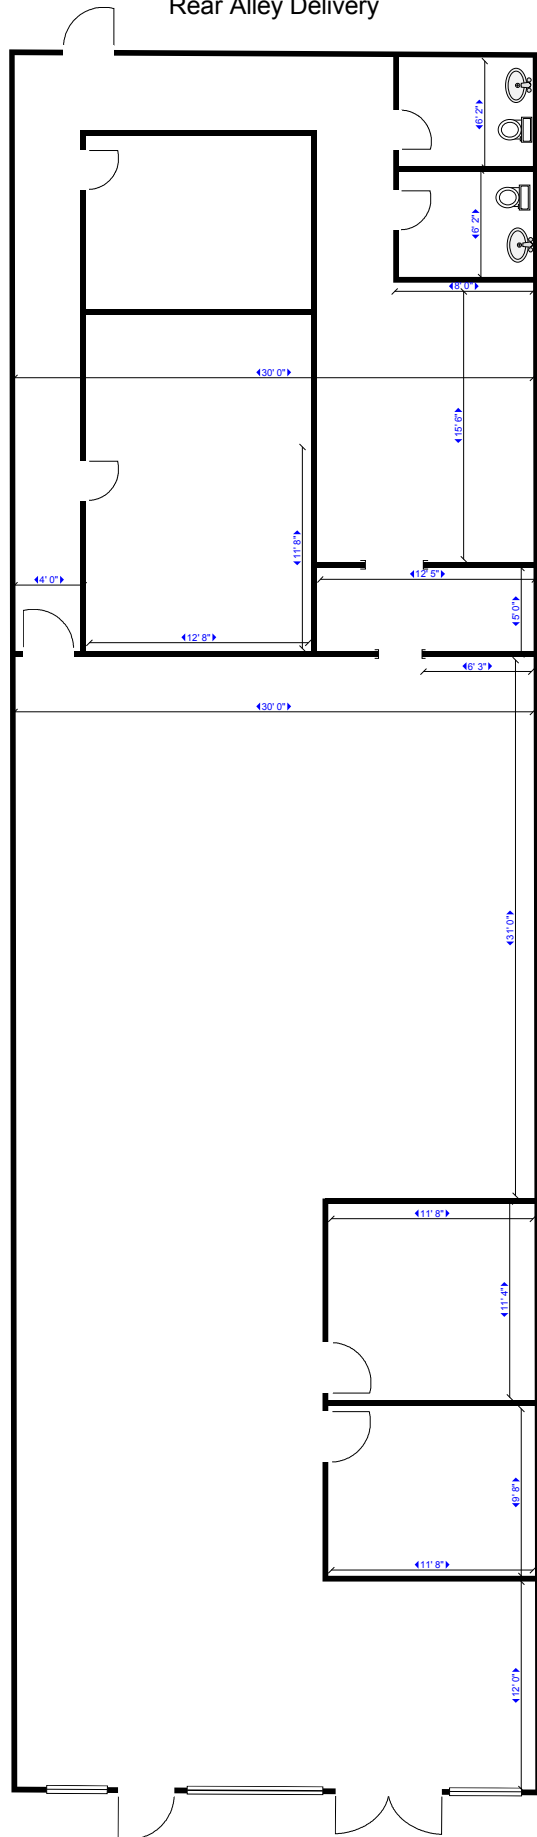

Rear Alley Delivery

Park Plaza Shopping Center  
857 S. Main St Ste C  
Deer Park, WA 99006

Current Configuration  
3,000 sqft

Store Front